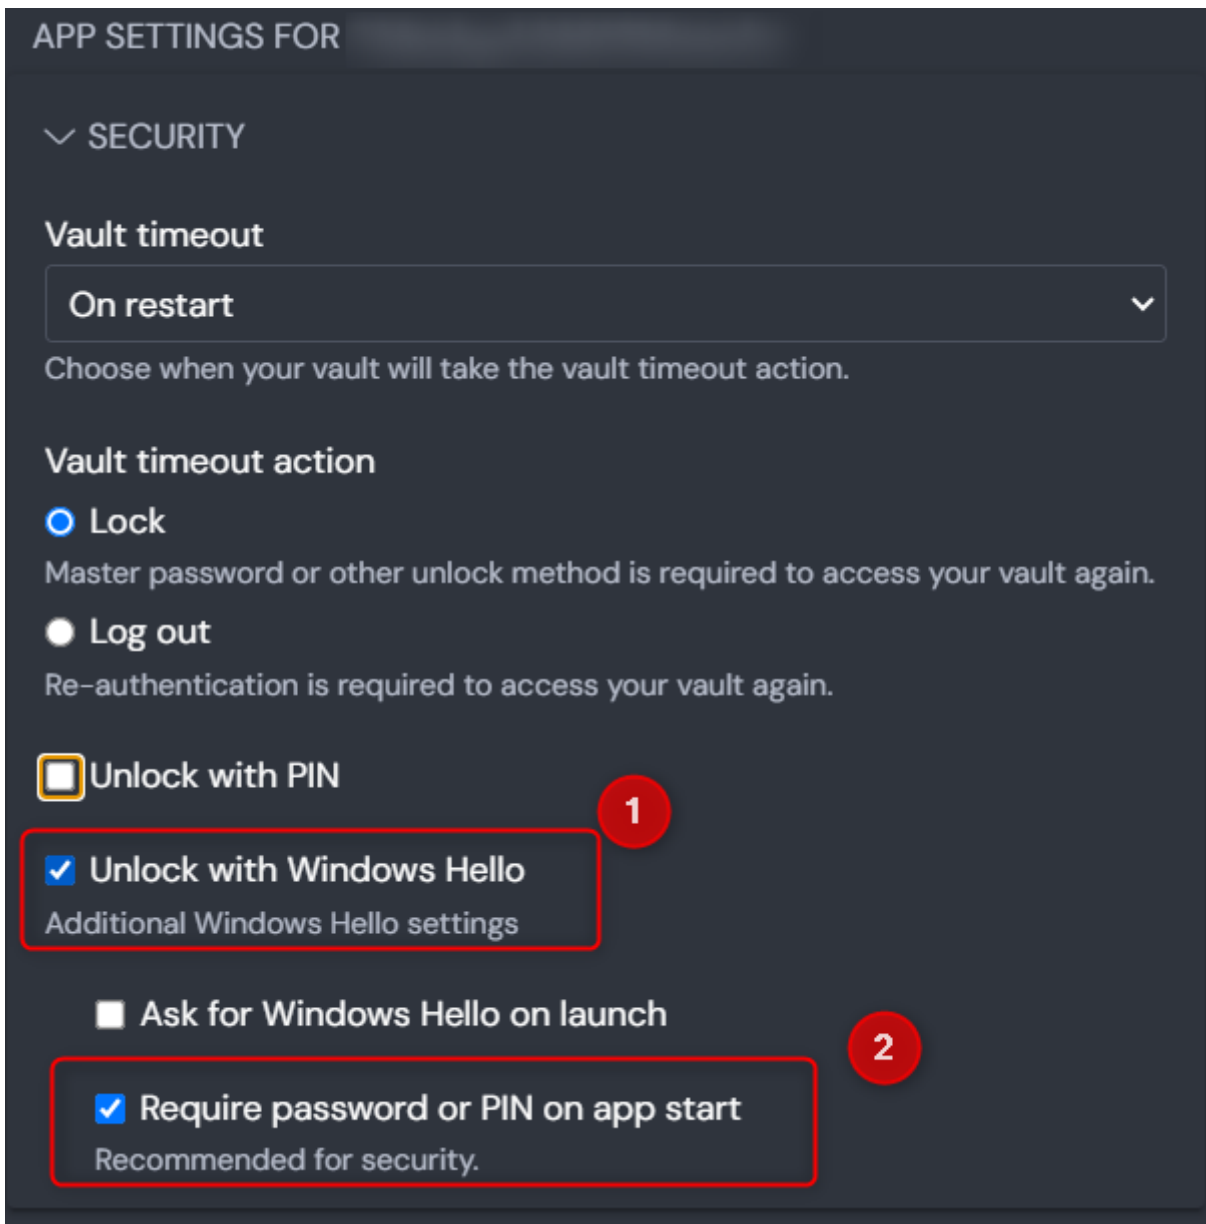

Biometrische Authentifizierung

Windows Clients

Datei > Einstellungen > Sicherheit

Chrome Browser Exstension

✓ APP SETTINGS (ALL ACCOUNTS)

Show tray icon

Always show an icon in the system tray.

Minimise to tray icon

When minimising the window, show an icon in the system tray instead.

Close to tray icon

When closing the window, show an icon in the system tray instead.

Start to tray icon

When the application is first started, only show an icon in the system tray.